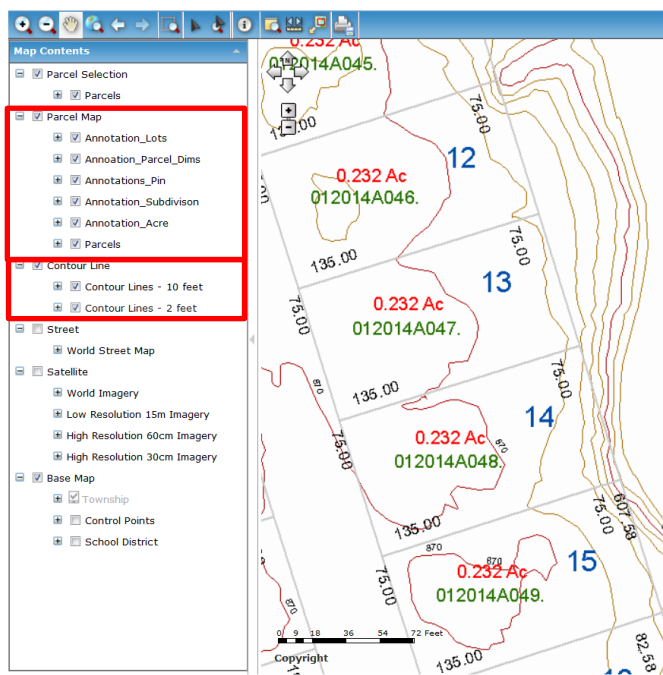

Plain Parcel Map

Street Map with Parcels

Aerial Imagery with Parcels

Contour Lines with Parcels

**HOW TO MAKE YOUR MAP BIGGER:**

STEP 1: FIND  ON EDGE OF MAP CONTENTS BAR

STEP 2: CLICK  TO SHRINK THE CONTENTS PANEL AND INCREASE YOUR MAP

STEP 3: CLICK  TO RETURN MAP CONTENTS PANEL

## Toolbar

 ZOOM IN

 ZOOM OUT

 PAN (MOVE AROUND)

 FULL EXTENT

 BACK TO PREVIOUS EXTENT

 FORWARD EXTENT

 ZOOM TO SELECTED PARCEL

 SELECT PARCEL

 SELECT PARCEL AND ZOOM TO IT

 IDENTIFY A PARCEL

 MAGNIFIER

 MEASURE TOOLS

 SHOW OVERVIEW MAP

 PRINT OR EXPORT MAP IMAGE