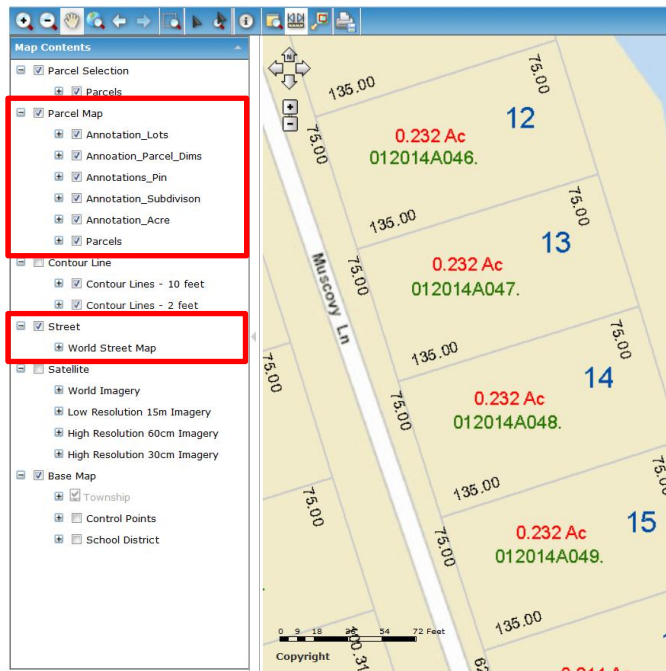

Plain Parcel Map

Street Map with Parcels

Aerial Imagery with Parcels

Contour Lines with Parcels

**HOW TO MAKE YOUR MAP BIGGER:**

STEP 1: FIND  ON EDGE OF MAP CONTENTS BAR

STEP 2: CLICK  TO SHRINK THE CONTENTS PANEL AND INCREASE YOUR MAP

STEP 3: CLICK  TO RETURN MAP CONTENTS PANEL

## Toolbar

 ZOOM IN

 ZOOM OUT

 PAN (MOVE AROUND)

 FULL EXTENT

 BACK TO PREVIOUS EXTENT

 FORWARD EXTENT

 ZOOM TO SELECTED PARCEL

 SELECT PARCEL

 SELECT PARCEL AND ZOOM TO IT

 IDENTIFY A PARCEL

 MAGNIFIER

 MEASURE TOOLS

 SHOW OVERVIEW MAP

 PRINT OR EXPORT MAP IMAGE